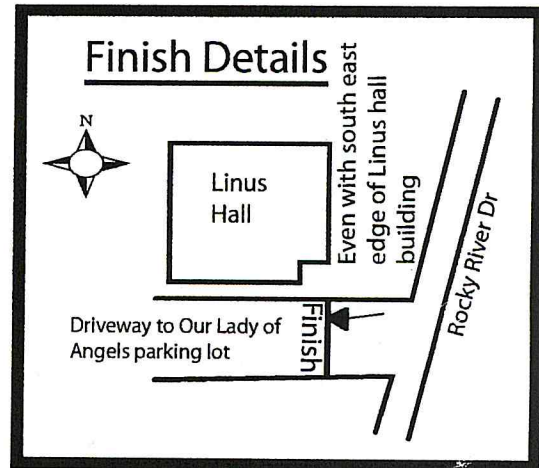

Det. Jonathan "AJ" Schroeder Memorial 5k Run

Cleveland, Ohio

- Start** - 13' 10" North of TP# 205539 on the east side of Rocky River Dr
- 1 Mile** - 9' 8" West of TP# 521670 on the south side of Riverside Dr
- 2 Mile** - 13' 6" West of TP# 16246 on the south side of Riverside Dr
- 3 Mile** - 50' 9" North of TP# 340268 on the east side of Rocky River Dr
- Finish** - Even with the East side of the Linus Hall Building on the south side

Jim Wilhelm has measured this course on April 9, 2011 following USATF guidelines. However, Jim Wilhelm does not set out the course on race day, and is not responsible for courses not set up precisely according to this map. Course drawing is not to scale.