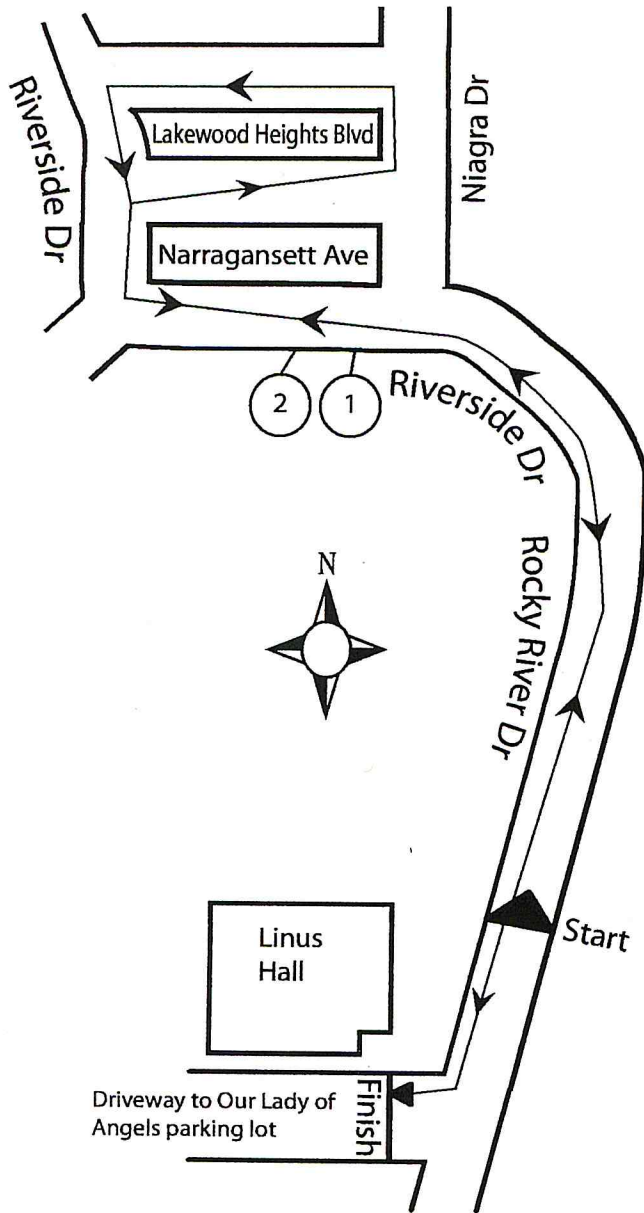

Det. Jonathan "AJ" Schroeder Memorial 5k Run

Cleveland, Ohio

- Start** - 13' 10" North of TP# 205539 on the east side of Rocky River Dr
- 1 Mile** - 9' 8" West of TP# 521670 on the south side of Riverside Dr
- 2 Mile** - 13' 6" West of TP# 16246 on the south side of Riverside Dr
- 3 Mile** - 50' 9" North of TP# 340268 on the east side of Rocky River Dr
- Finish** - Even with the East side of the Linus Hall Building on the south side

Jim Wilhelm has measured this course on April 9, 2011 following USATF guidelines. However, Jim Wilhelm does not set out the course on race day, and is not responsible for courses not set up precisely according to this map. Course drawing is not to scale.