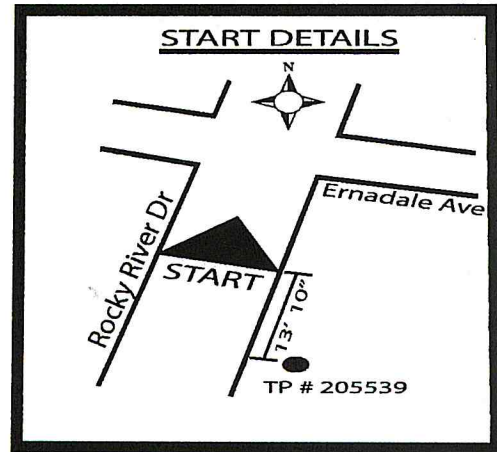

Det. Jonathan "AJ" Schroeder Memorial 5k Run

Cleveland, Ohio

- Start** - 13' 10" North of TP# 205539 on the east side of Rocky River Dr
- 1 Mile** - 9' 8" West of TP# 521670 on the south side of Riverside Dr
- 2 Mile** - 13' 6" West of TP# 16246 on the south side of Riverside Dr
- 3 Mile** - 50' 9" North of TP# 340268 on the east side of Rocky River Dr
- Finish** - Even with the East side of the Linus Hall Building on the south side

Jim Wilhelm has measured this course on April 9, 2011 following USATF guidelines. However, Jim Wilhelm does not set out the course on race day, and is not responsible for courses not set up precisely according to this map. Course drawing is not to scale.